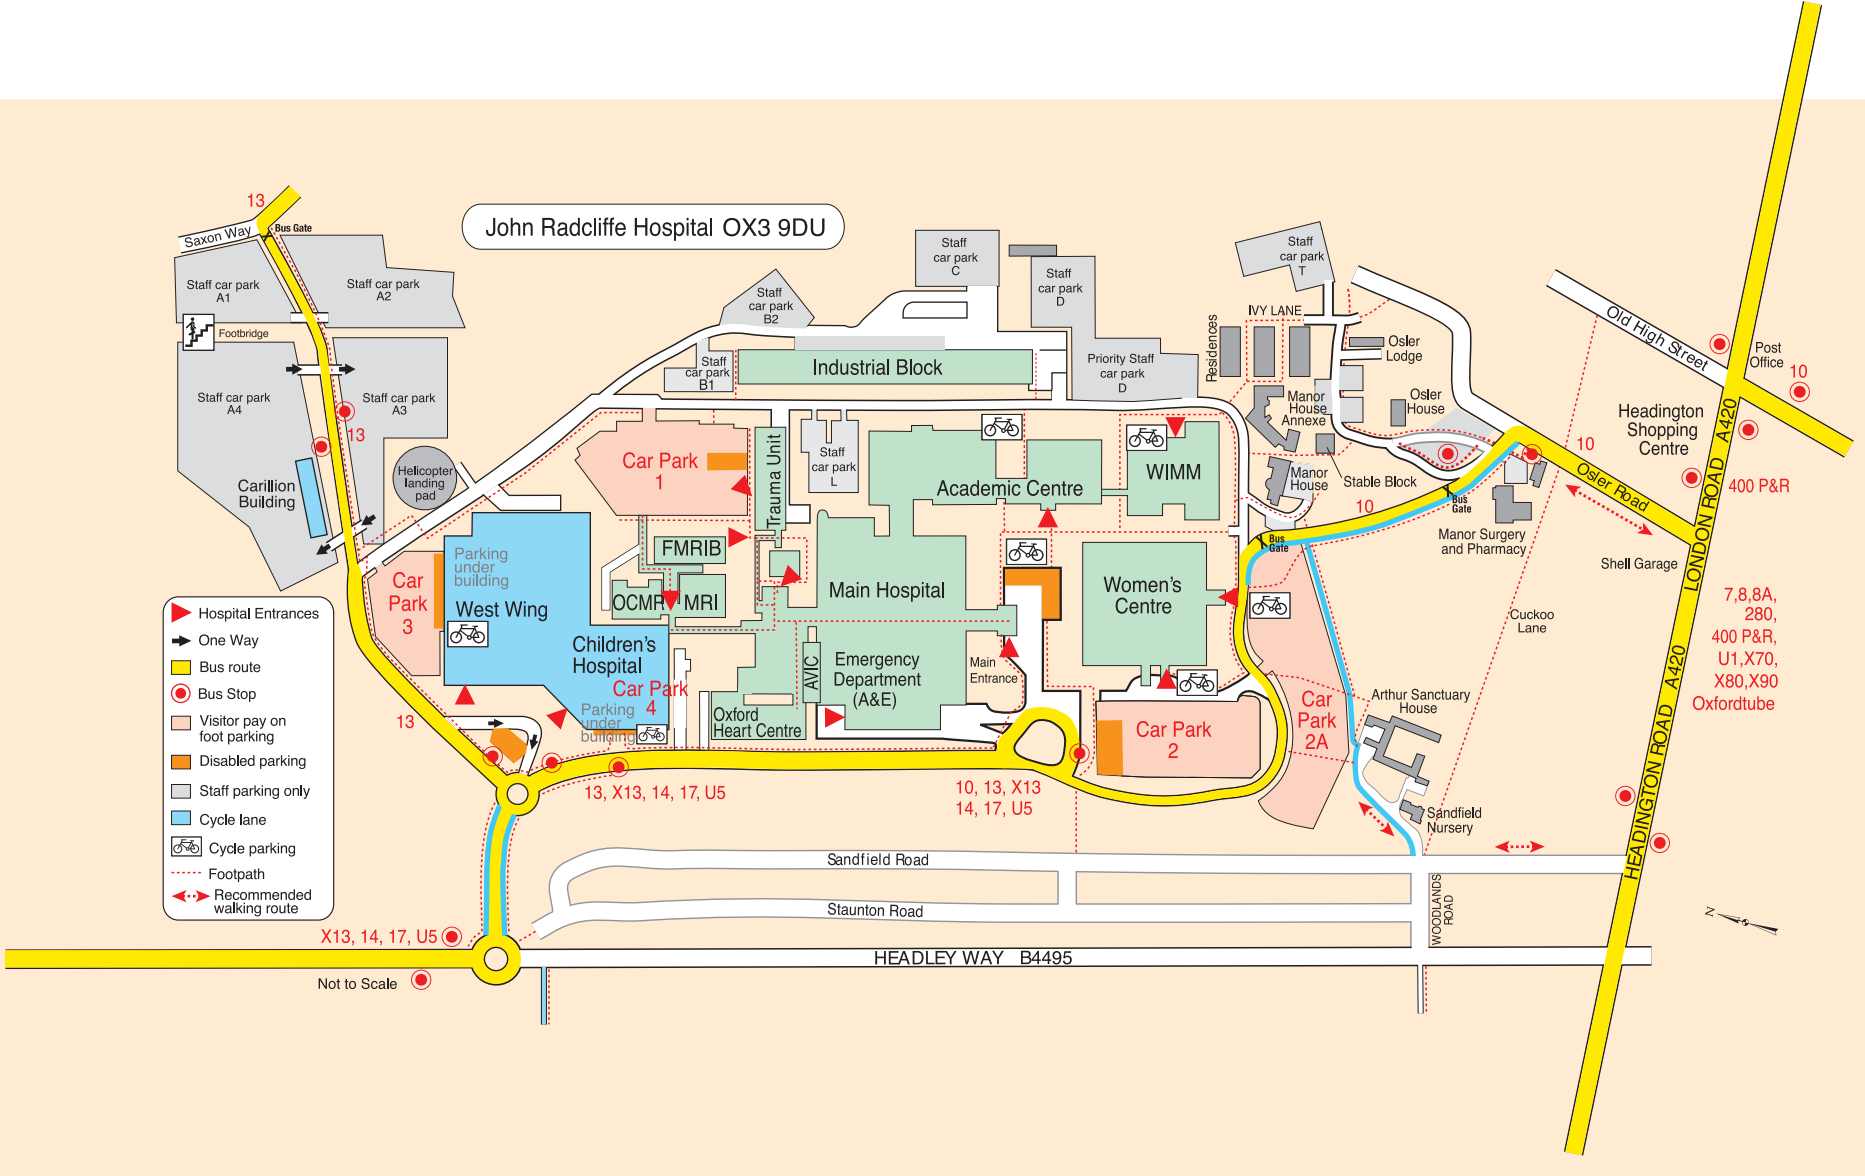

John Radcliffe Hospital OX3 9DU

-  Hospital Entrances
-  One Way
-  Bus route
-  Bus Stop
-  Visitor pay on foot parking
-  Disabled parking
-  Staff parking only
-  Cycle lane
-  Cycle parking
-  Footpath
-  Recommended walking route

X13, 14, 17, U5

13, X13, 14, 17, U5

10, 13, X13, 14, 17, U5

7, 8, 8A, 280, 400 P&R, U1, X70, X80, X90 Oxfordtube

Not to Scale